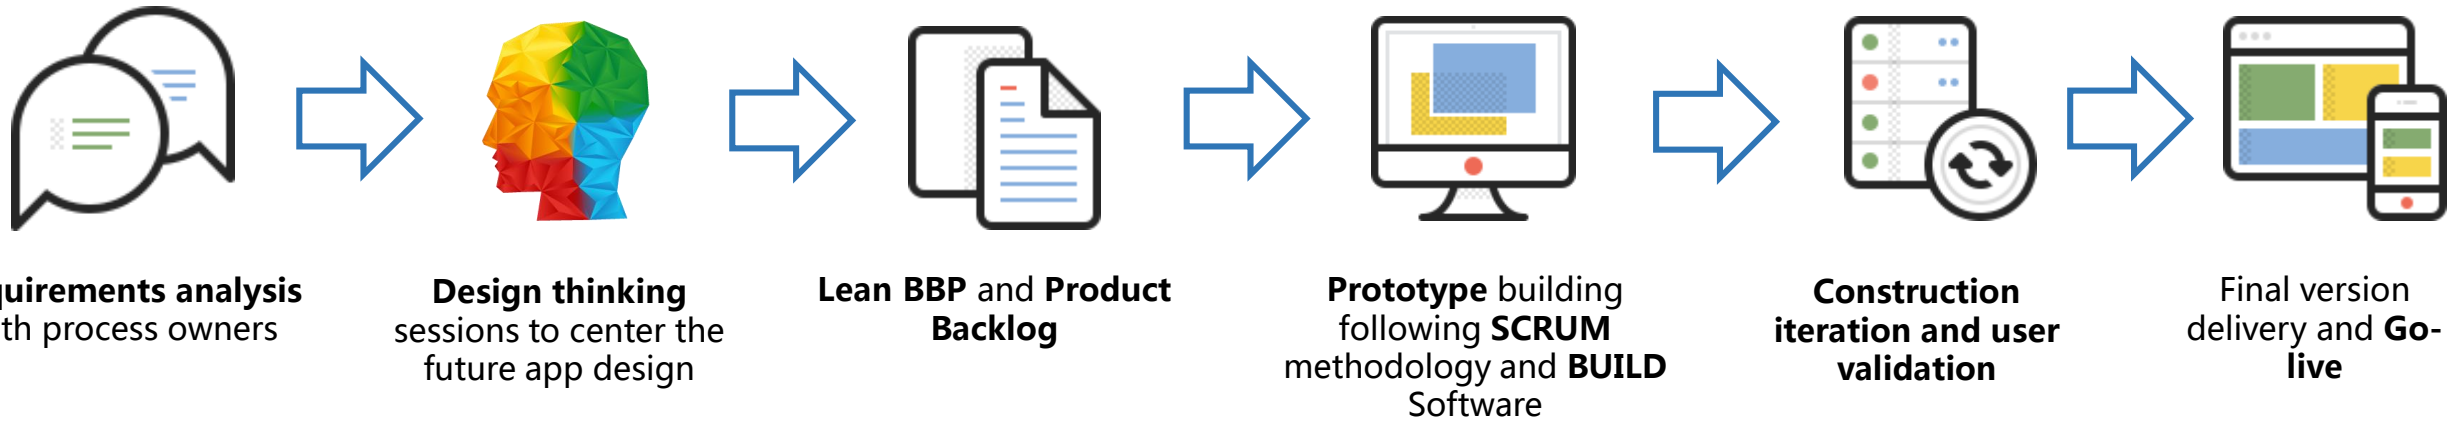

SAP FIORI – Customized apps to Fiorize every process

At ICE, we are passionate about **designing new and fantastic Fiori apps**, that's why we have a multidisciplinary team that offers best quality in their customized designs for processes and layouts. Our consultants are **officially certified in different Fiori aspects** such as design methodologies, standard Wave-X Fiori apps and custom apps building.

The methodology we follow for the development of custom apps is as follows:

To get the best results, our consultants and developers rely on different methodologies and official tools which have been successfully tested:

Tools to help build a prototype and manage user's feedback and iteration.

Problem solving methodology that helps to center the design of future apps

Process that regularly applies a set of best practices to better work in a collaborative way.

Powerful tool created by SAP that Works in the cloud and provides the necessary elements to develop Fiori apps.