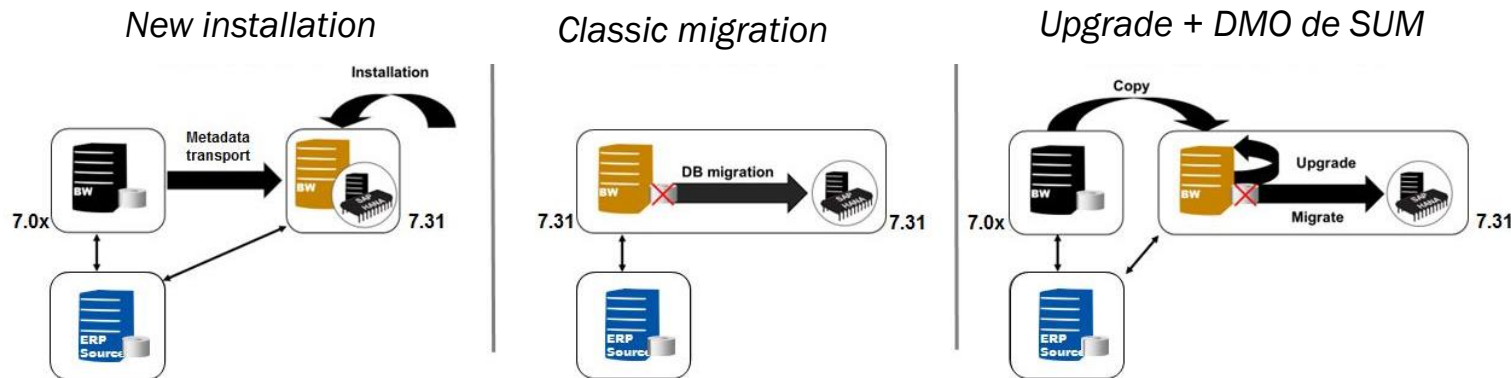

Have you decided to make the move to SAP HANA?

At ICE, we are committed to guide you on which is the best option for migrating your databases, custom-evaluating available options with their advantages and disadvantages.

We want to be your partner for a smooth migration at the lowest possible cost.

Call us and find out which migration option best suits your requirements!

Not yet decided?

Report RVAUFERR running speed: 1.290 times faster

4TB of space savings with the elimination of the index table VBOX SD

80% of most commonly used ERP transactions are optimized

MRP execution up to 10 times faster